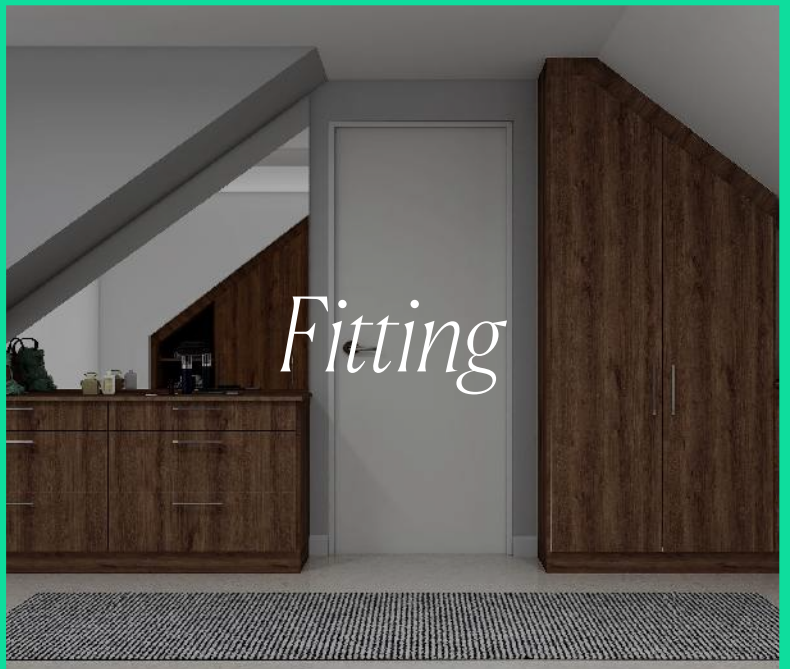

Get Quote Now

www.affittedwardrobes.com | 07592495156